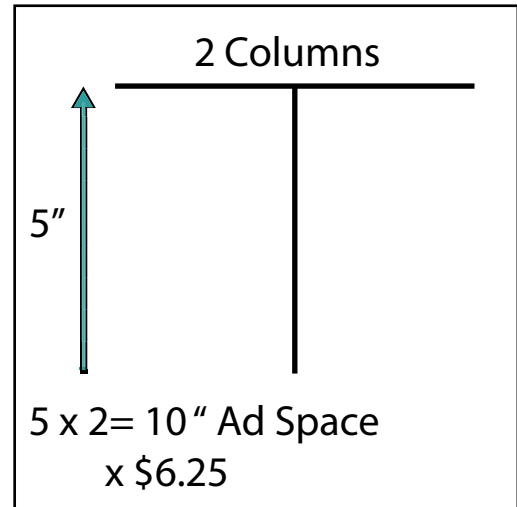

Columns

\$ 6.25 Per Column Inch

1-1 1/2 inch

2-3 1/4 inch

3-4 3/4 inch

4-6 1/2 inch

5-8 1/8 inch

6-9 7/8 inch

Formula Example

Total Cost for Ad (1 week)

\$ 62.50

To Get Started:

Send an Email to:

franklincountygraphic@gmail.com